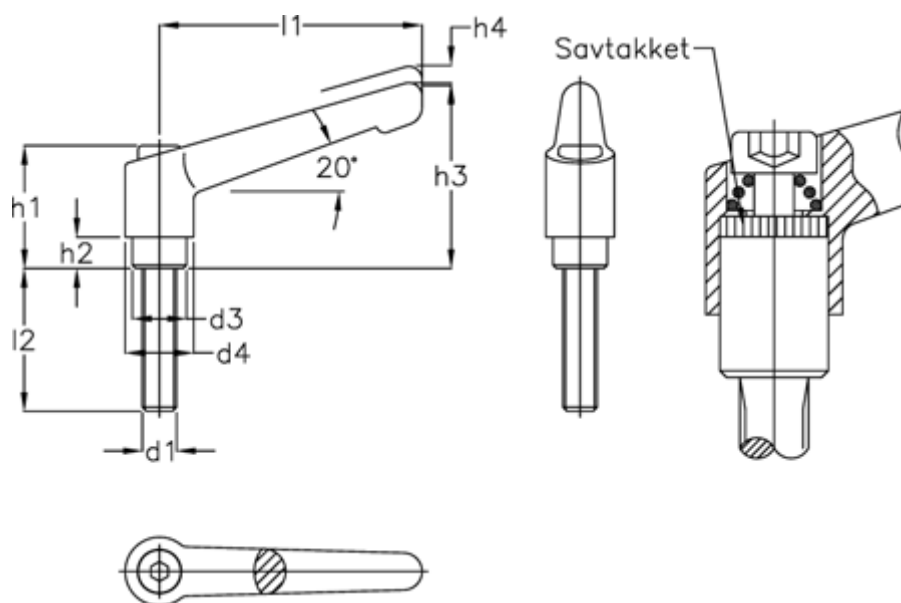

Article number: 20488960

Description: E+G adjustable hand lever
GN 300-45-M6-25-SW plastic coated matt black

Measures

d1 = M 6
d3 = 10
d4 = 13
h1 = 24,5
h2 = 4
h3 = 35
h4 = 3,5
l1 = 45

l2 = 25